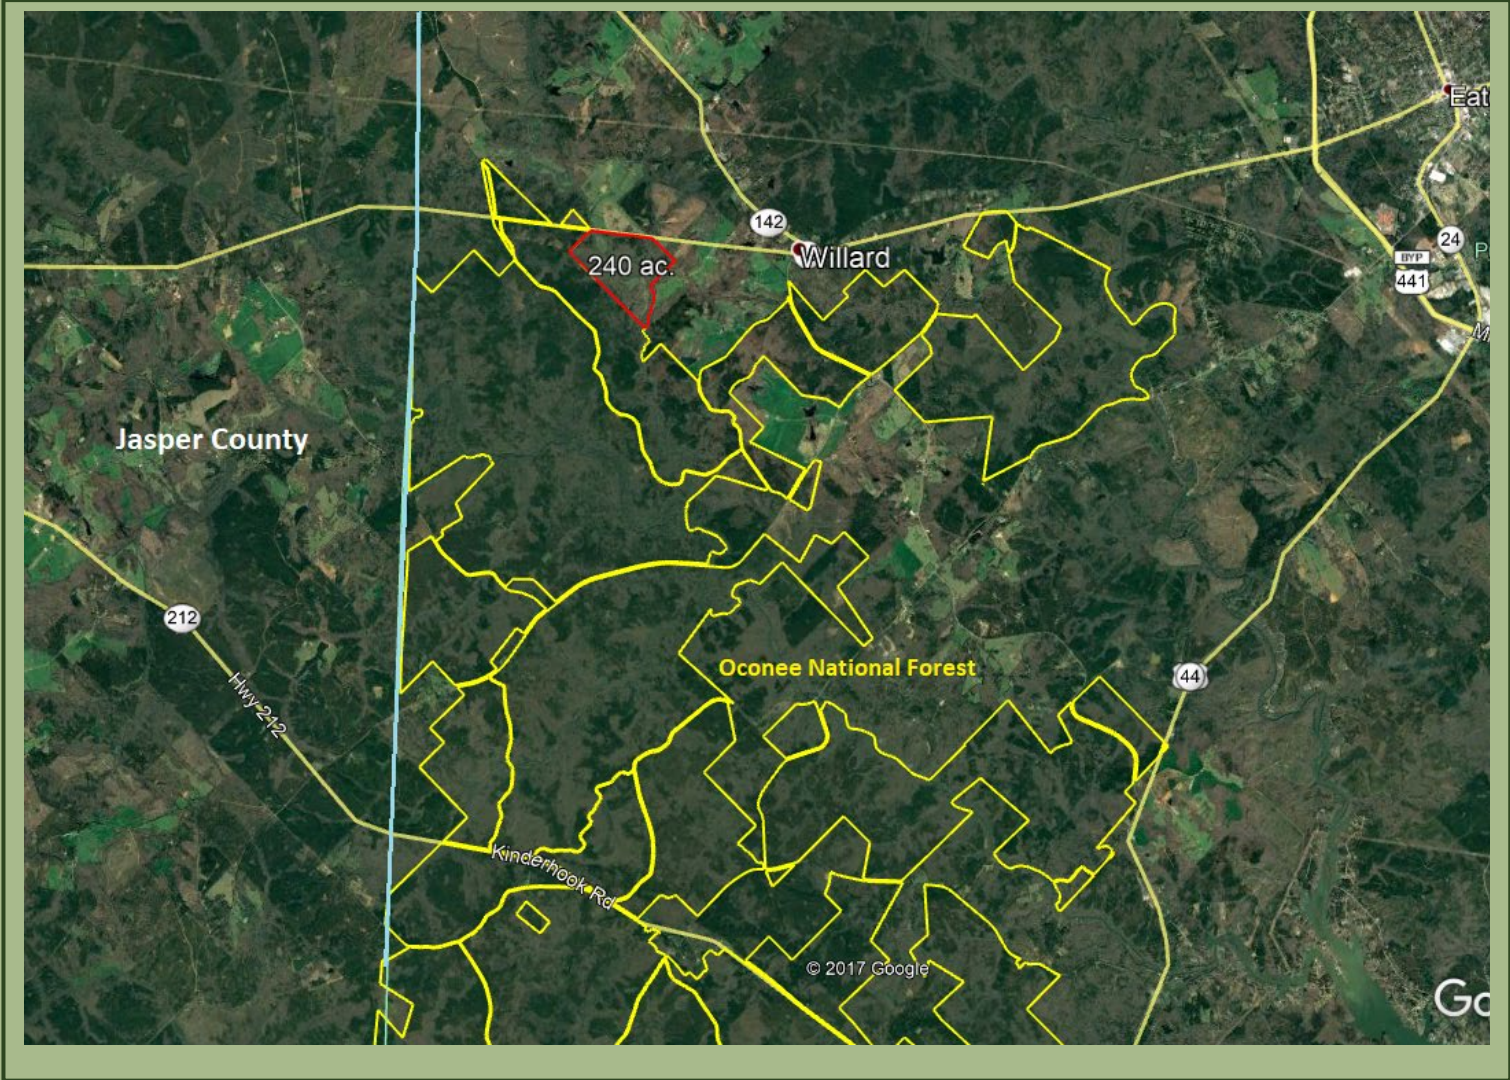

**THE MANSFIELD GROUP**

**FOR SALE: 240 ACRES**

PUTNAM COUNTY, GA

\$1,850,000.00

- Hardwood Hills and Large Green Pastures
- Surrounded by Oconee National Forest
- Over 6,200 ft. of Beaverdam Creek Frontage
- Beautiful Cabin with Loft Area overlooking Creek
- Storage Barn and Pavilion with Fireplace
- Excellent for Recreational use or as a Hunting Tract

# Location Map

# Mileage Maps