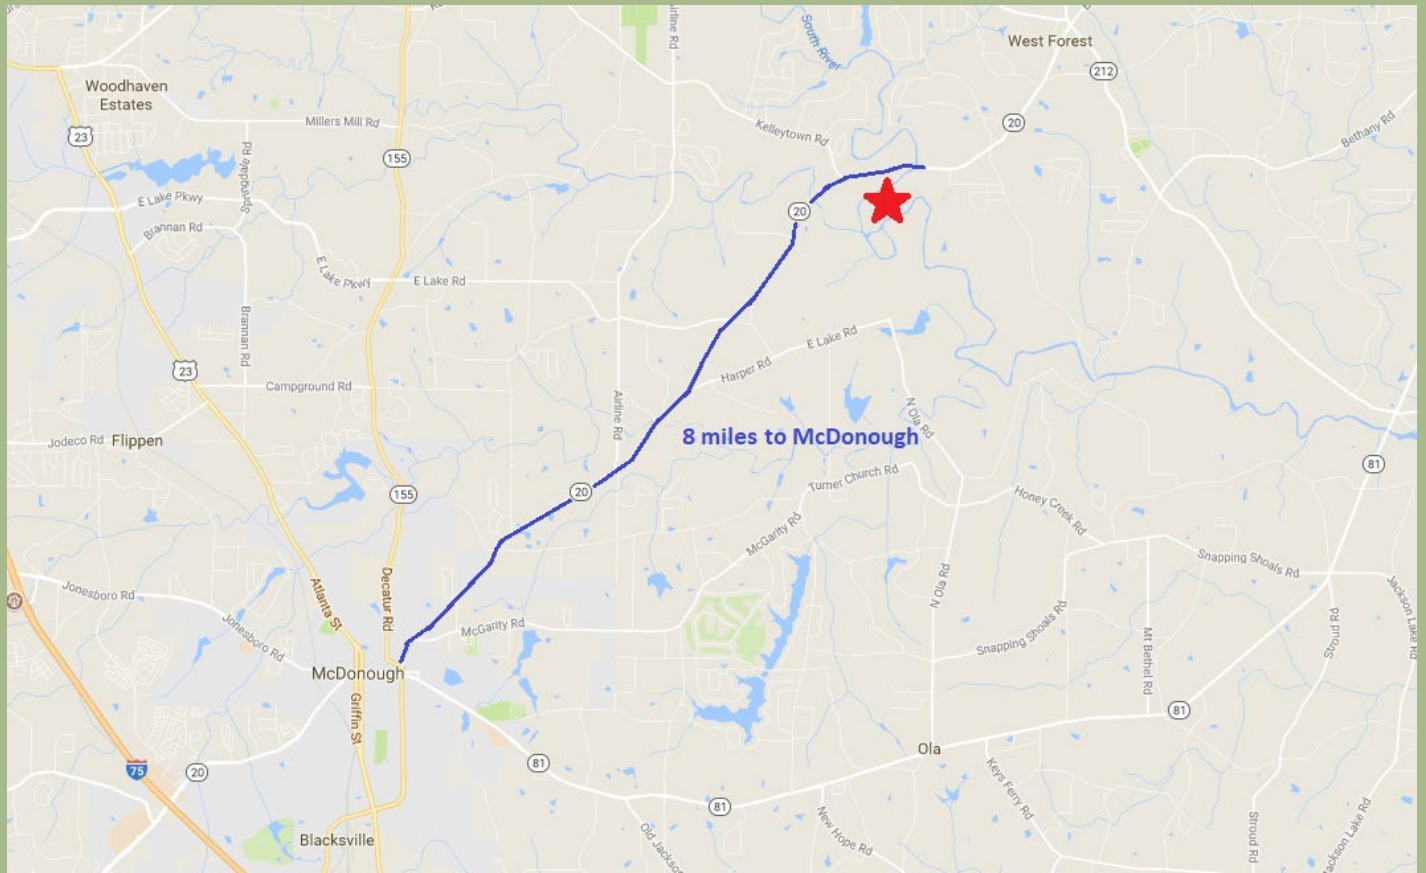

Mileage Maps