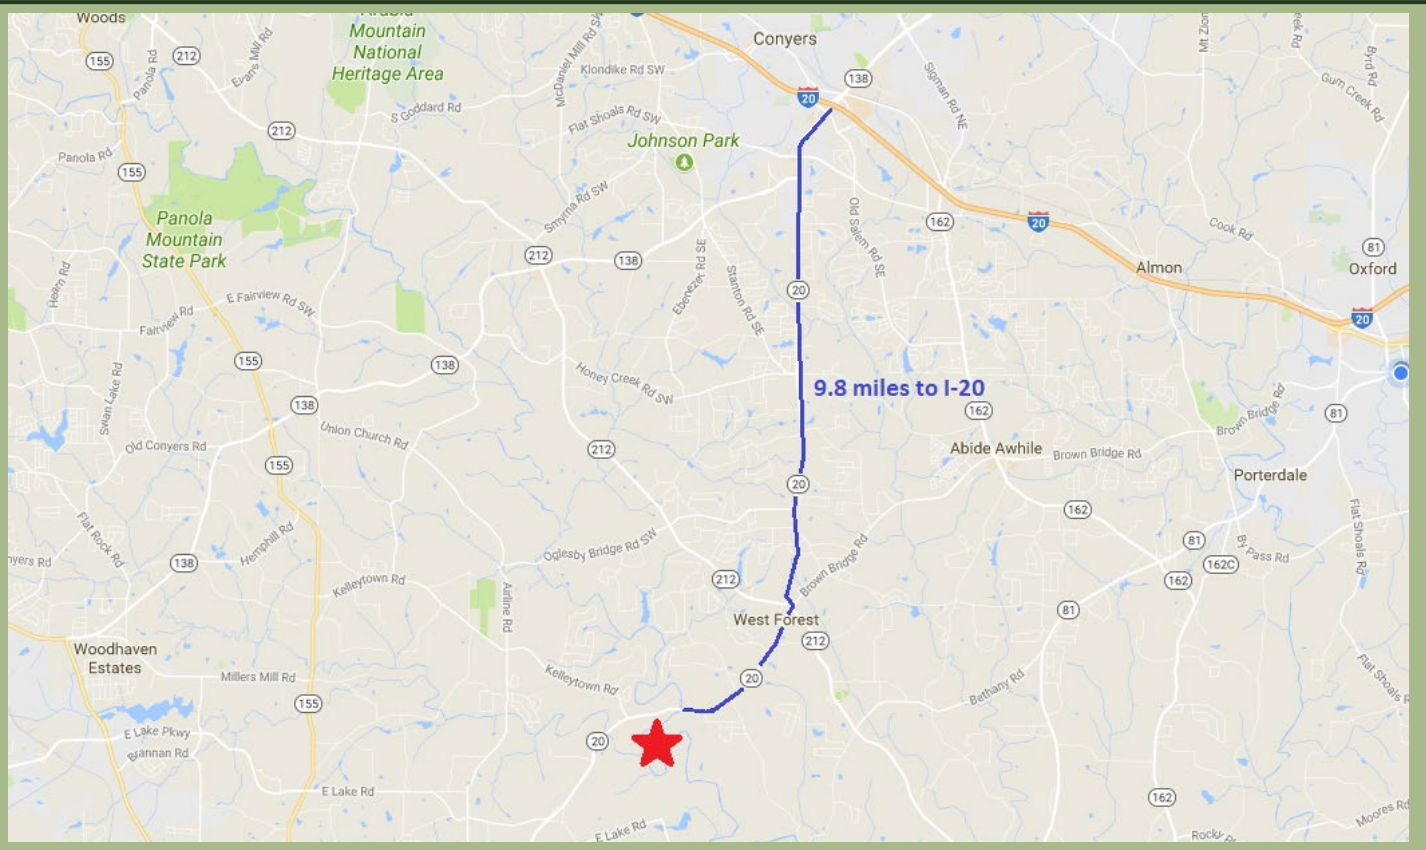

Mileage Maps