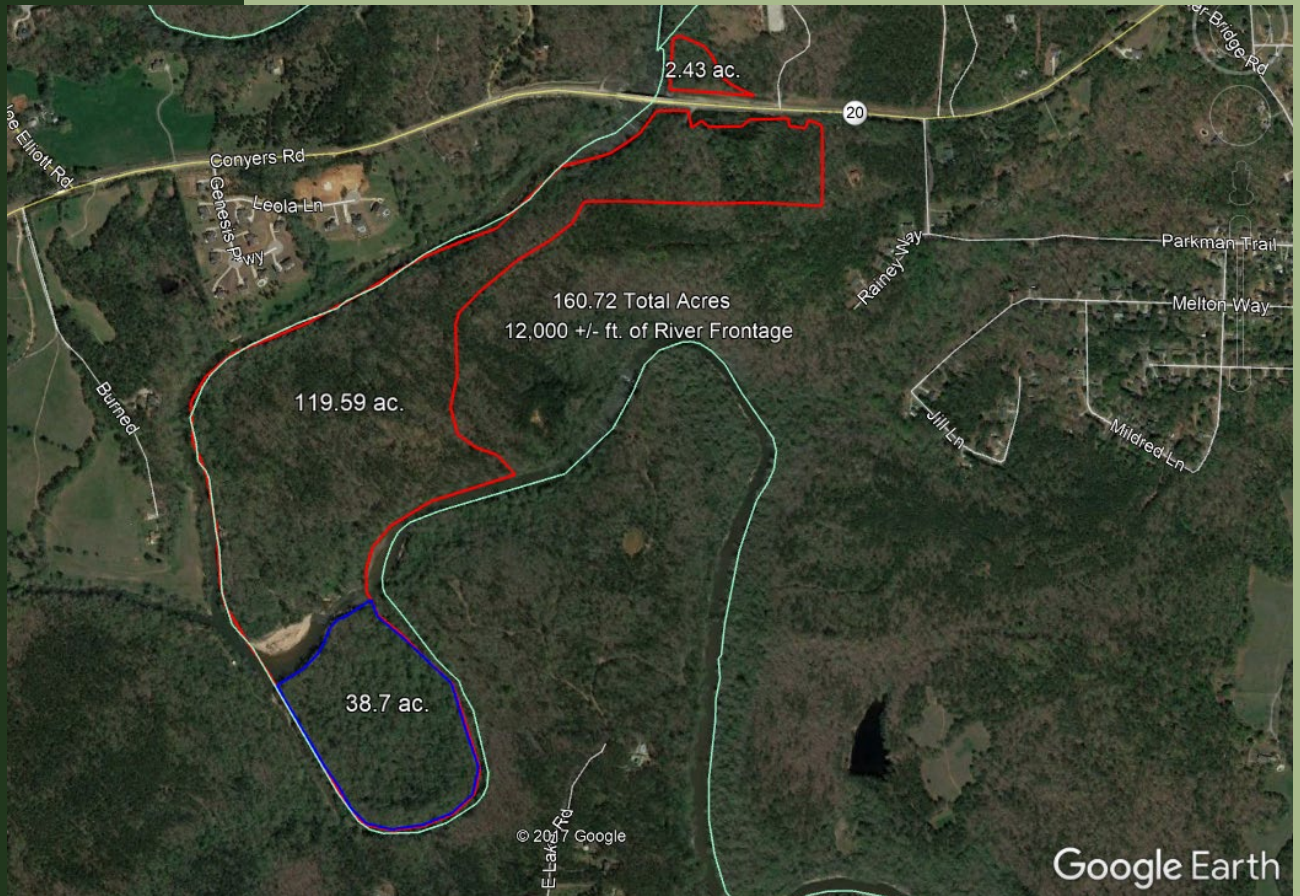

FOR SALE: 160.72 ACRES

BEAUTIFUL SOUTH RIVER FRONTAGE
NEWTON COUNTY

\$1,400,000

160.72 Acres
(38.7 Acre Island)

Located in Newton
County, Georgia

Over 12,000 ft. of
River Frontage with
High River Banks
and Shoals

Contact:

THE MANSFIELD GROUP

David Hays

Mobile: 404.308.1846

E-mail: dawgs74hays@yahoo.com

Location Map

Mileage Maps

Survey of Property