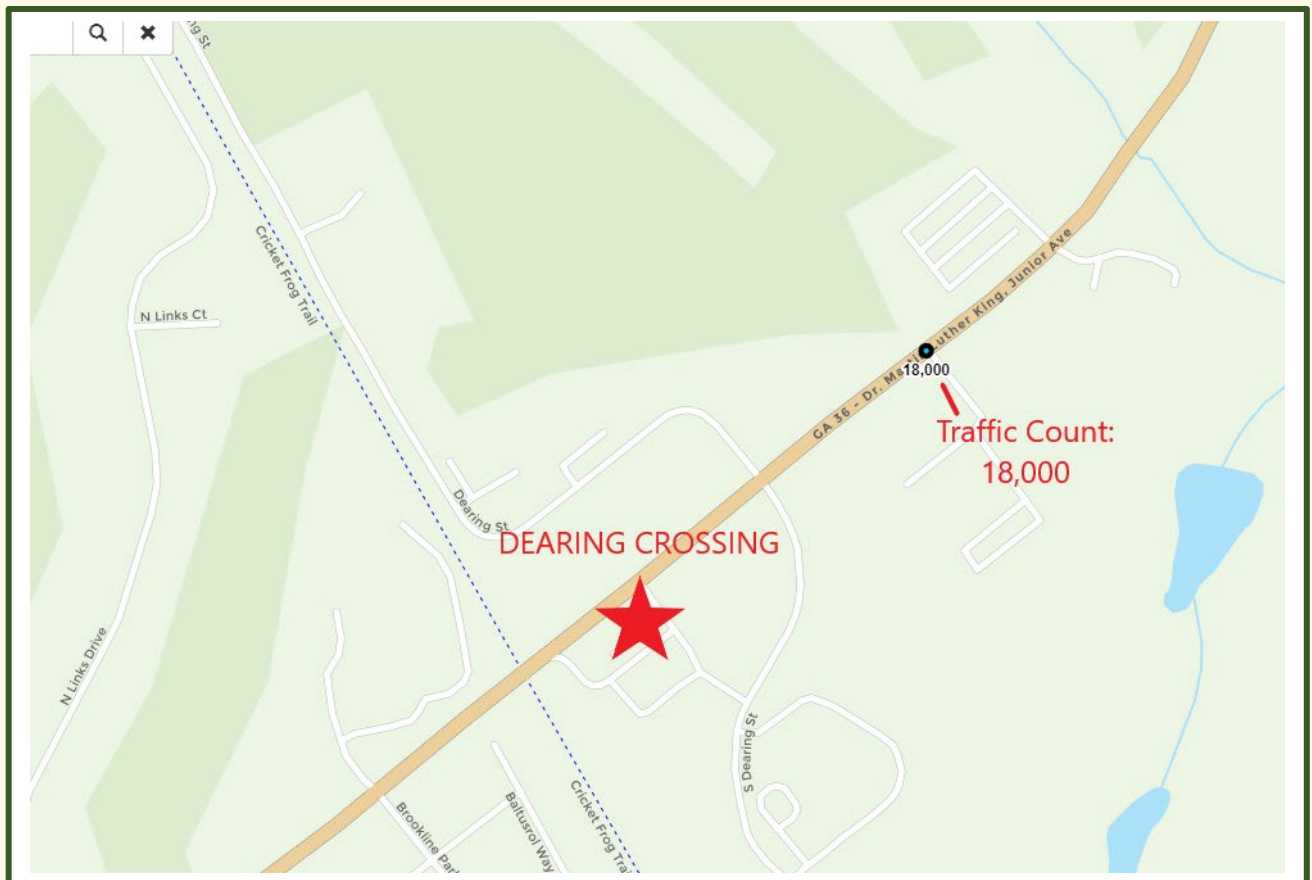

Dearing Crossing

25+/-Acres

(will divide)

Proposed Layout

Traffic Count

Contact:

David T. Hays
The Mansfield Group
404-308-1846
Dawgs74hays@yahoo.com