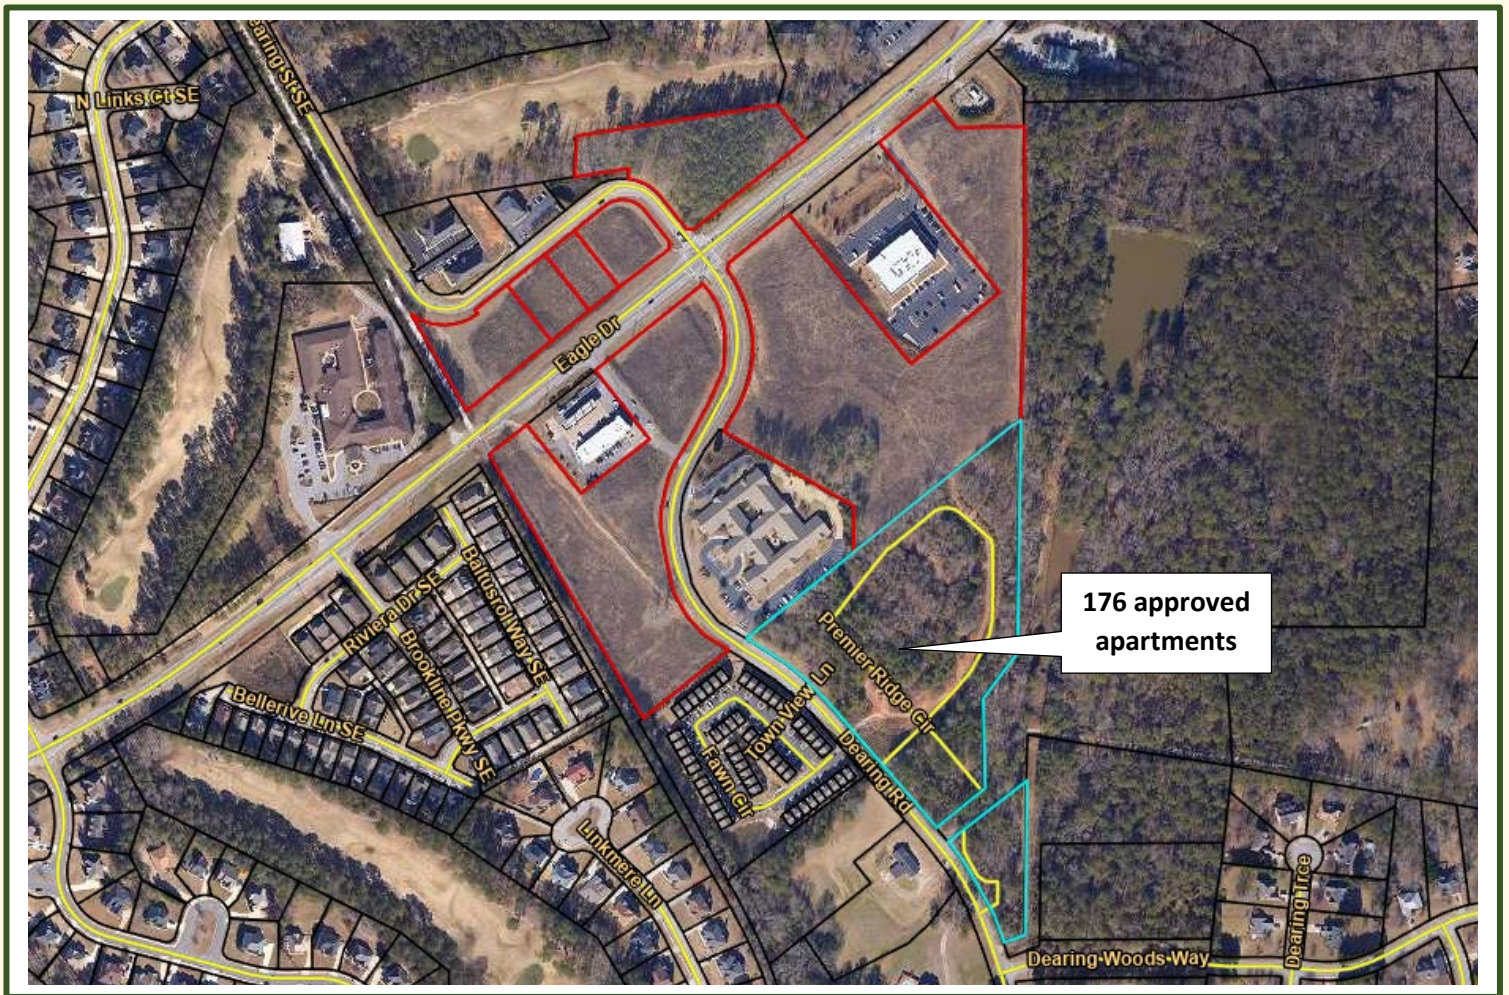

Dearing Crossing

25+/-Acres

(will divide)

Proposed Layout

Traffic Count

Contact:

David T. Hays
The Mansfield Group
404-308-1846
Dawgs74hays@yahoo.com